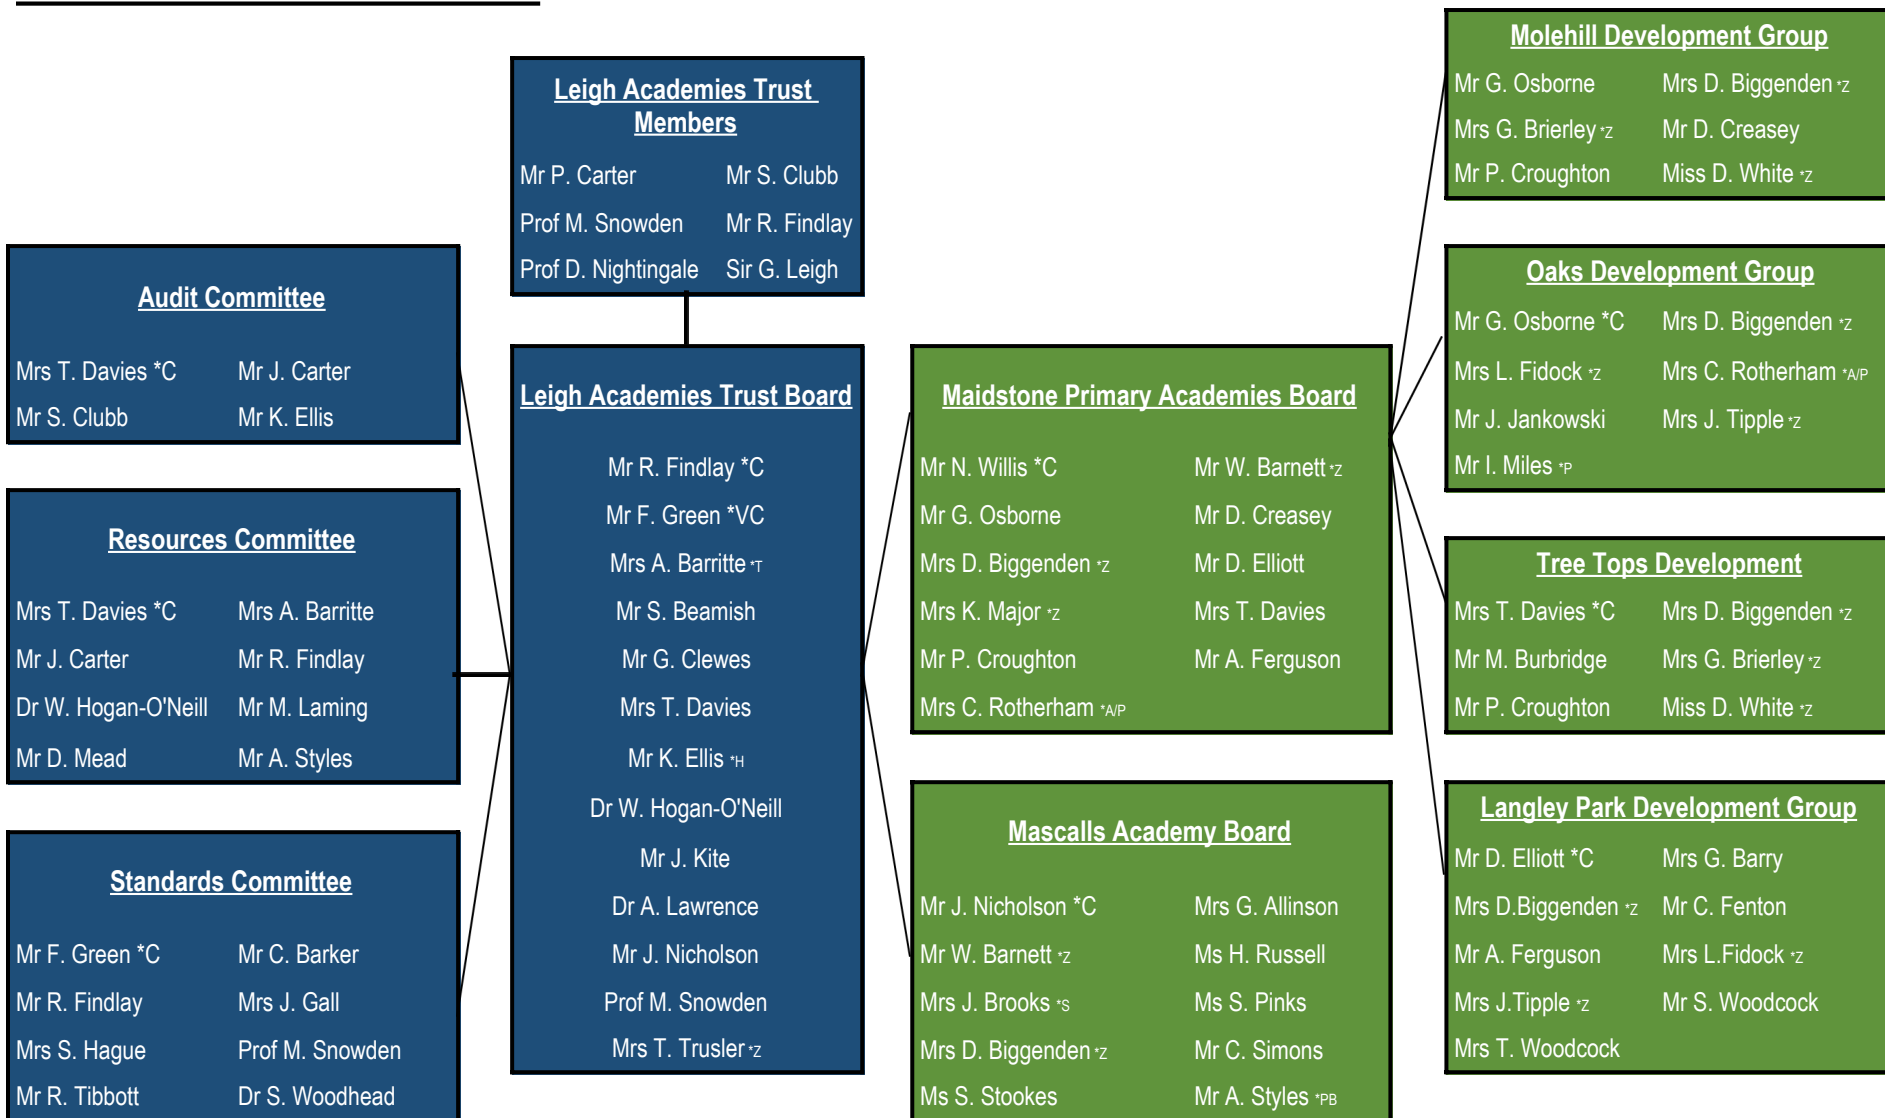

# Leigh Academies Trust Governance Structure

## Central Kent 2018 - 2019

**KEY:**  
 C: Chair  
 VC: Vice Chair  
 IC: Intrim Chair  
 Z: Principal Governor  
 S: Staff Governor  
 P: Parent Governor  
 U: University Governor